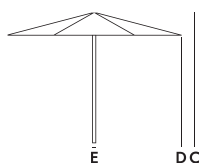

Alu parasol

Details	C		C		C		C	
Model (A × B)	Ø 270		Ø 350		Ø 400		300 × 300	
Height (C) cm	251		284		284		284	
Clearance (D) cm	205		220		220		228	
Pole Ø (E) mm	38		60		60		60	
Weight kg	10		18		19		19	
Pulley included	√		√		√		√	
Item no.	AS2700 ..		AS3500 ..		AS4000 ..		AS3030 ..	
Price								

Accessories (optional)

pp. 30 - 35

Details	Item no.	Price	Item no.	Price	Item no.	Price	Item no.	Price
Breeze version	B27A ..		B35A ..		B40A ..		—	—
Stripe version	SRA2700 ..		SRA3500 ..		SRA4000 ..		SRA3030 ..	
Mixed version	MXA2700 ..		MXA3500 ..		—	—	—	—
Valance	SB2700 ..		SB3500 ..		SB4000 ..		SB3030 ..	
Basic protective cover greige	SH00100		SH00200		SH00300		SH00300	
Custom protective cover acrylic	SHR100 ..		SHR200 ..		SHR300 ..		SHR300 ..	

Bases

pp. 24 - 29

Details	Item no.	Price	Item no.	Price	Item no.	Price	Item no.	Price
Rec. weight kg		≥55		≥55		≥70		≥70
Concrete round	BP140055		BP162055		BP162075		BP162075	
Concrete square	BP240055		BP262055		BP262075		BP262075	
Steel	BP440055		BP462055		BP462070		BP462070	
Granite	BP340055		BP362055		BP362075		BP362075	
Ground sleeve	DH380000		DH600000		DH600000		DH600000	