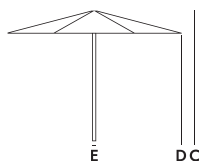

Alu parasol

Details	C		C		C		C	
Model (A × B)	Ø 270		Ø 350		Ø 400		300 × 300	
Height (C) cm	251		284		284		284	
Clearance (D) cm	205		220		220		228	
Pole Ø (E) mm	38		60		60		60	
Weight kg	10		18		19		19	
Pulley included	√		√		√		√	
Item no.	AS2700 ..		AS3500 ..		AS4000 ..		AS3030 ..	
Price								

Accessories (optional)

pp. 30 - 35

Details	Item no.	Price	Item no.	Price	Item no.	Price	Item no.	Custom Price
Breeze version	B27A ..		B35A ..		B40A ..		—	—
Stripe version	SRA2700 ..		SRA3500 ..		SRA4000 ..		SRA3030 ..	
Mixed version	MXA2700 ..		MXA3500 ..		—	—	—	—
Valance	SB2700 ..		SB3500 ..		SB4000 ..		SB3030 ..	
Basic protective cover greige	SH00100		SH00200		SH00300		SH00300	
Custom protective cover acrylic	SHR100 ..		SHR200 ..		SHR300 ..		SHR300 ..	

Bases

pp. 24 - 29

Details	Item no.	Price	Item no.	Price	Item no.	Price	Item no.	Price
Rec. weight kg		≥55		≥55		≥70		≥70
Concrete round	BP140055		BP162055		BP162075		BP162075	
Concrete square	BP240055		BP262055		BP262075		BP262075	
Steel	BP440055		BP462055		BP462070		BP462070	
Granite	BP340055		BP362055		BP362075		BP362075	
Ground sleeve	DH380000		DH600000		DH600000		DH600000	